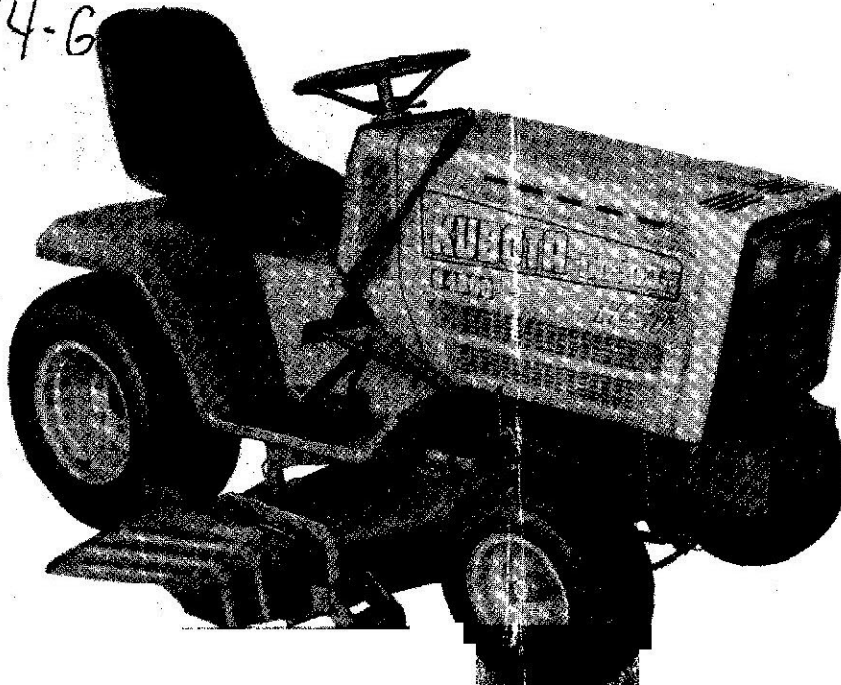

OPERATOR'S MANUAL

Lake Charles 436-4366 64200

KUBOTA

ROTARY MOWER

MODEL RC40-G
RC44-G
RC48-G

Blao
Model RC44-G

READ AND SAVE THIS BOOK