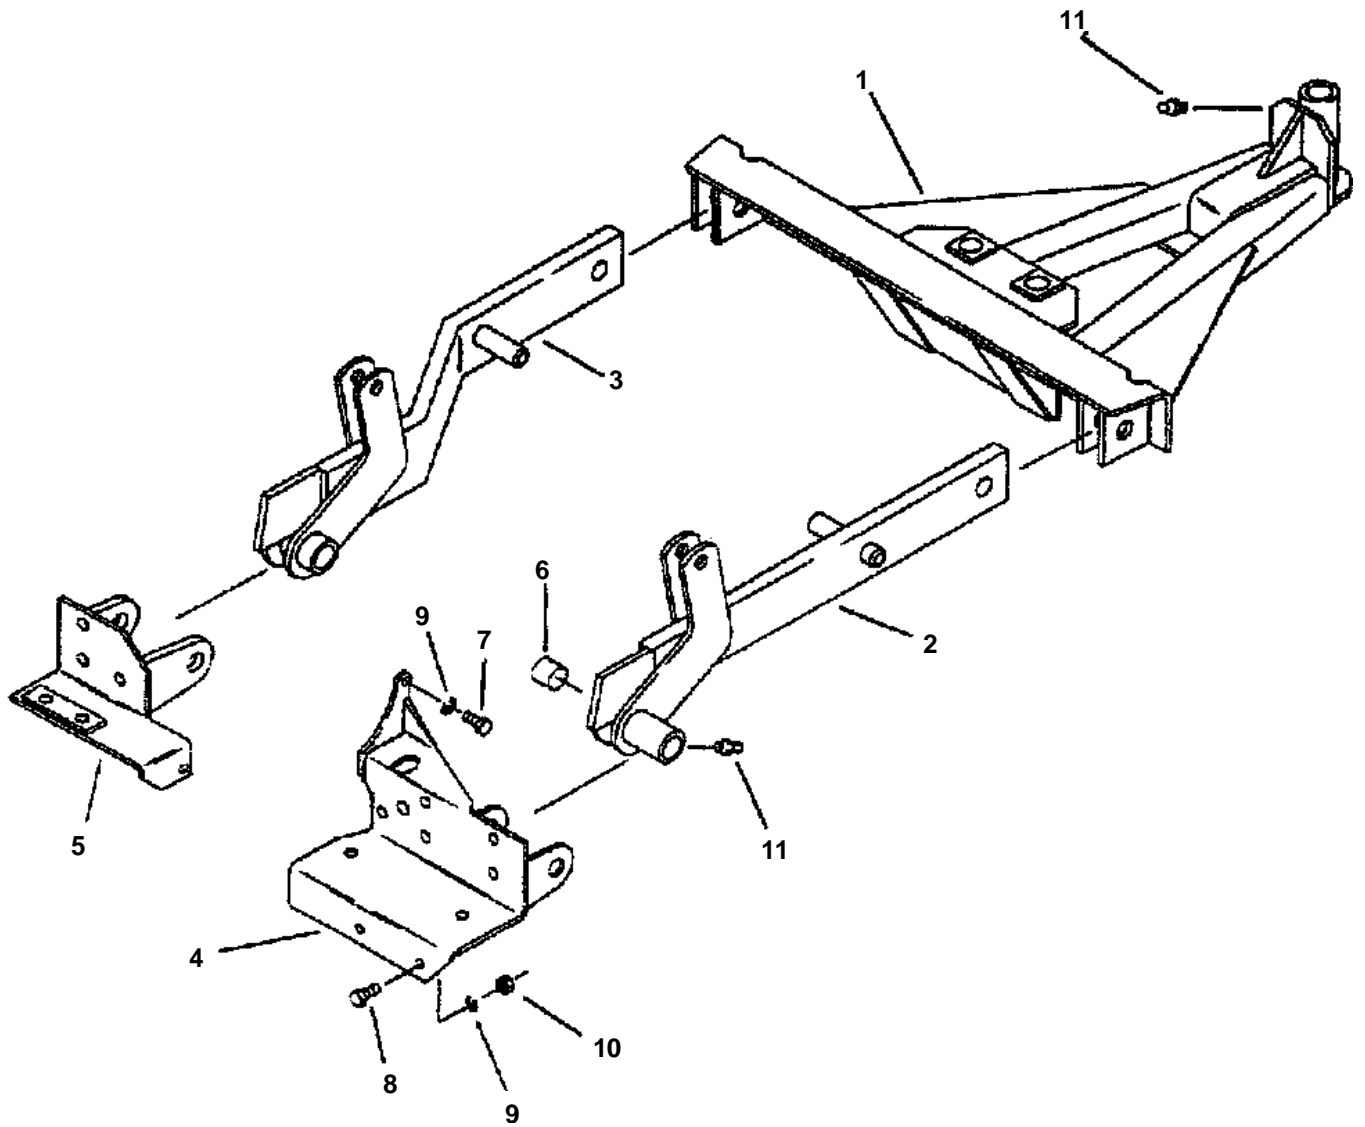

## COMPONENTS

↔ Interchangeable; ≠ not interchangeable; ← new for old; → old for new

REF.No	Part No.	Description	Q'ty	S.No.	I/C	REMARKS	Weight (kgf)	Weight (lb)
1	70050-94051	FRAME LIFT	1				0	0
2	70050-94053	ARM RH LIFT	1				0	0
3	70050-94052	ARM LH LIFT	1				0	0
4	70050-93997	BRACKET RH AXLE	1				0	0
5	70050-93998	BRACKET LH AXLE	1				0	0
6	65722-75121	BEARING SLEEVE	4				0	0
7	01170-51040	BOLT	4				0	0
8	01170-51025	BOLT	2				0	0
9	04512-50100	LOCKWASHER	6				0	0
10	02018-50100	NUT	2				0.011	0.0242
11	70070-00181	FITTING GREASE	2				0	0